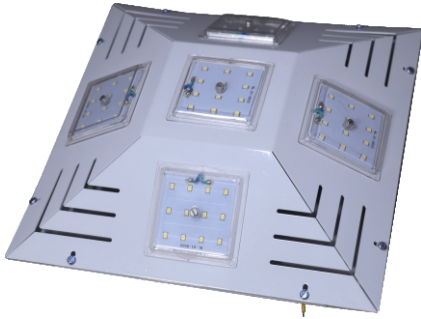

**Power : 1W, 3W, 5W, 9W, 12W,
15W, 20W, 30W, 40W, 50W**

Model Name : WELL GLASS LIGHT

Power : 36 Watt, 50 Watt

Beam Angle: 120

Body Color : Gray

Body Type : Aluminium

COLOR :

Model Name : ZUMMER LIGHT