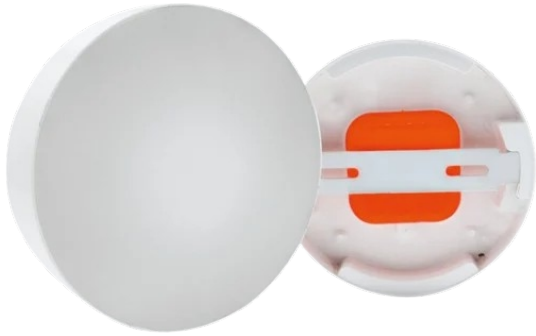

Model Name : SURFACE PANEL LIGHT

Power : 8 watt, 15 watt, 20 watt

Dimension: 123mm, 153 mm, 173 mm

Body Type : PVC

Shape : Round, Square

COLOR : 3K 4K 6K