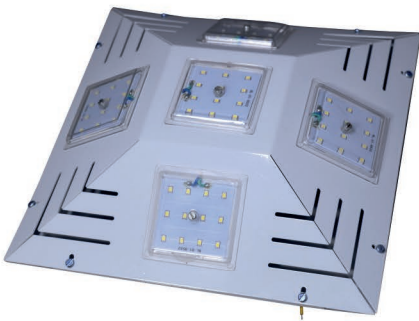

NEVON LIGHT

MFG. ALL TYPES OF
LED LIGHT

Model Name : **ZUMMER LIGHT**

Power : 60 Watt, 100 Watt

Body Color : White

Body Type : Aluminium

COLOR : ☐