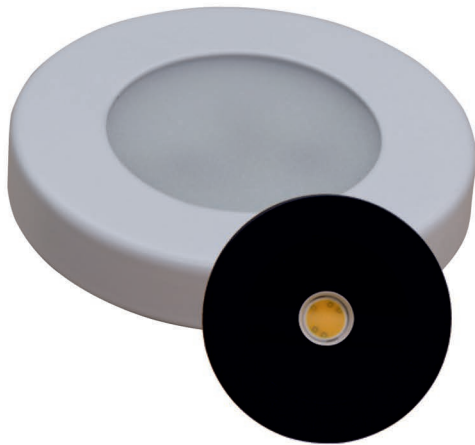

NEVON LIGHT

MFG. ALL TYPES OF
LED LIGHT

Model Name : **STRIKER**

Power : 3 watt, 5 watt

Dimension: 60x15, 68X16mm, 68x16mm

Body Type : Pvc, Aluminium

Body Color : White, Black

Shape : Round

COLOR : 3K 4K 6K